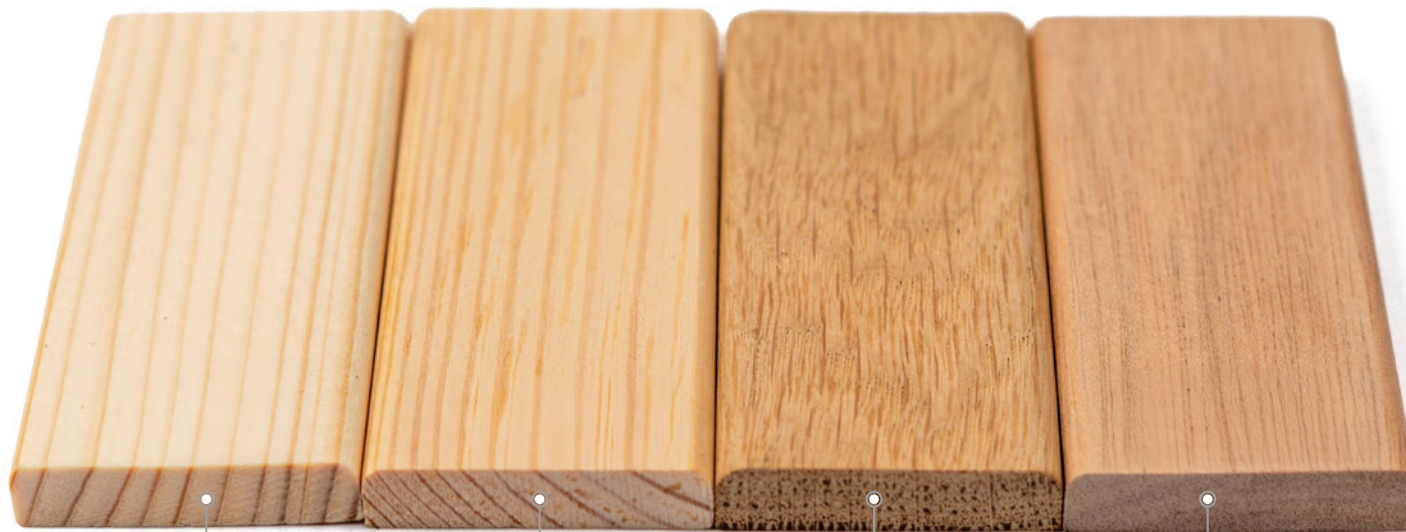

SUROVÉ DREVO

SMRK